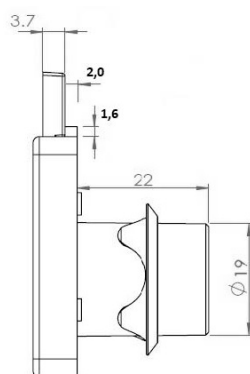

# PRODUCT SHEET

**Description:**

Rim Lock 850,  $\varnothing 19 \times 22 \text{mm}$ , Drawer, Bronze Pl, KA D20, MK SISO

**Item number:**

14.01.093-0

Units	Box	Carton	HS Code	Barcode
Pcs.	12	240	8301300000	 5704866032742