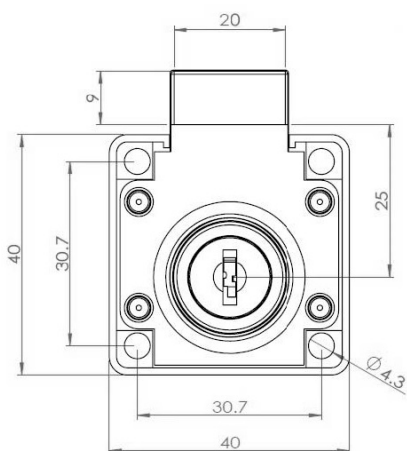

# PRODUCT SHEET

**Description:**

Rim Lock 850,  $\varnothing 19 \times 22 \text{mm}$ , Drawer, Bronze Pl, KA D20, MK SISO

**Item number:**

14.01.093-0

Units	Box	Carton	HS Code	Barcode
Pcs.	12	240	8301300000	 5704866032742