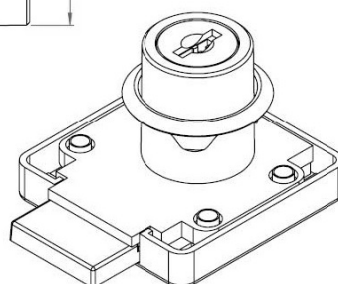

# PRODUCT SHEET

**Description:**

Rim Lock 850,  $\varnothing 19 \times 22 \text{mm}$ , Drawer, Bronze Pl, KA D20, MK SISO

**Item number:**

14.01.093-0

Units	Box	Carton	HS Code	Barcode
Pcs.	12	240	8301300000	 5704866032742